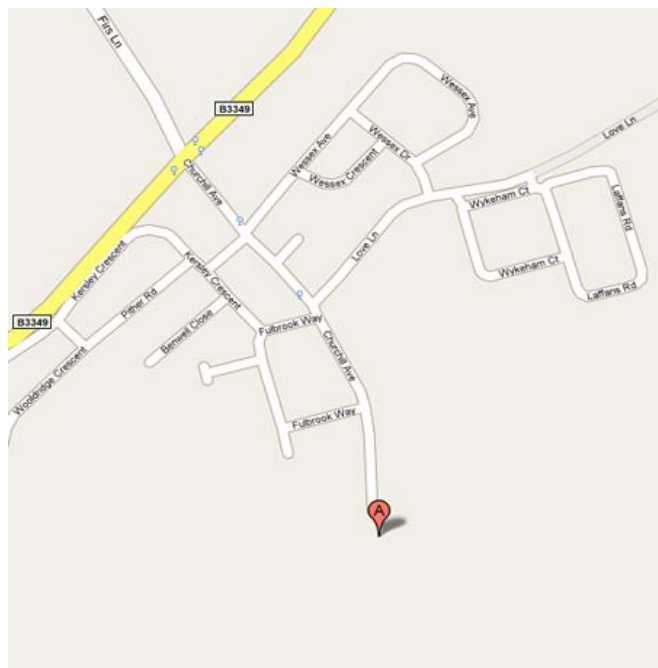

Directions and Accommodation Information

RAF Odiham

RAF Odiham
Hook
Hampshire
RG29 1QT

Emergency Number: n/a

Location / Directions:

West from the M3:

Heading east on the M3, at J5 on the M3 take the A287 exit to B3349/ Hook. At the roundabout take the 4th exit onto A287 heading to Odiham. At the roundabout take the 3rd exit onto B3349/ Hook road. Continue to follow B3349, at the roundabout take the 1st exit onto B3349/ Dunley's hill, continue on B3349 over 1 roundabout, turn left onto Churchill avenue.

North from M1:

Heading south on the M1, at J6a exit on to M25 toward M4/ M40. At J12 exit onto M3 toward Southampton. At J5 take the A287 exit. At the roundabout take the 1st exit onto A287 heading to Farnham. At the roundabout take the 3rd exit onto B3349/ Hook road, continue to follow B3349, at the roundabout take the 1st exit onto B3349/ Dunley's hill, continue on B3349 over 1 roundabout, turn left onto Churchill avenue.

Local Accommodation:

The George Hotel
01256 702081

Street Farmhouse
01256 862225

Frampton Cottage
01252 850792