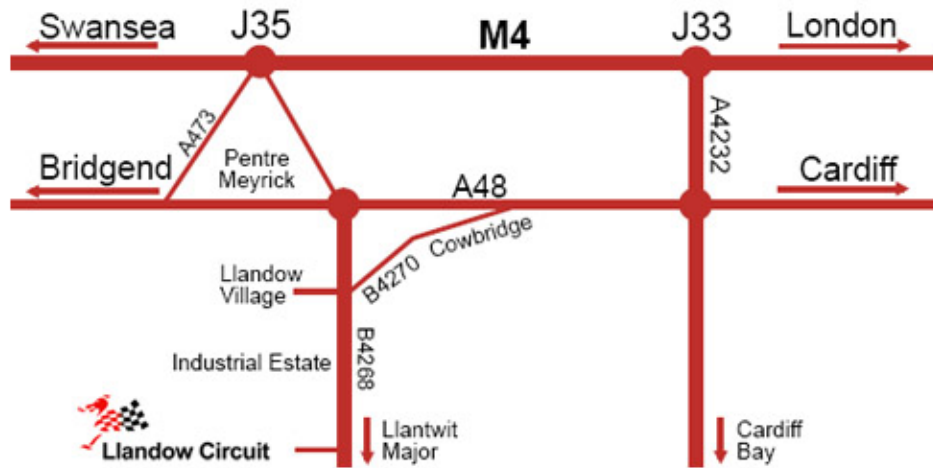

Llandow Circuit

Directions

From England & The East

M4 motorway to Junction 33 - Cardiff West

A4232 towards Cardiff - exit at A48 Culverhouse Cross (fuel at Tesco store)

A48 - towards Cowbridge but stay on until Pentre Meyrick

Exit left to Llysworney on B4268 (follow brown signs)

Go through village of Llysworney, passed turning to Llandow village and entrance to Vale Business Park - take next right turn - LLANDOW CIRCUIT sign on the right hand side bank

Access gate first on left

Approximately 20 miles from Cardiff & junction 33

From West

M4 junction 35 Bridgend / Pencoed

Take A473 towards Bridgend - at second roundabout take first exit A48 sign posted to Cowbridge

Exit right to Llysworney on B4268 (follow brown signs)

Go through village of Llysworney, passed turning to Llandow village and entrance to Vale Business Park - take next right turn - LLANDOW CIRCUIT sign on the right hand side bank