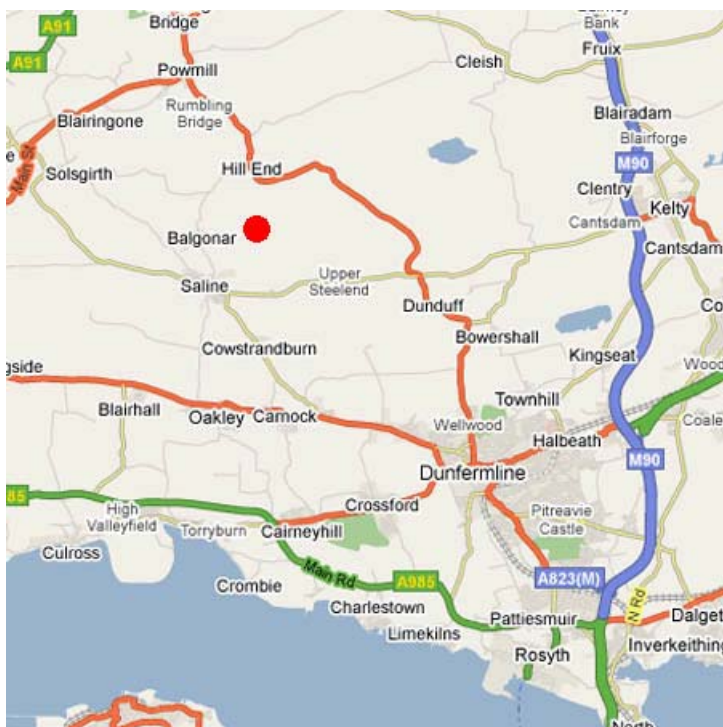

Directions and Accommodation Information

Knockhill Race Circuit

Knockhill
By Dunfermline
Fife
KY12 9TF

Emergency Number: n/a

Location / Directions:

Situated 5 miles North West of Dunfermline in the county of Fife.

From the South

Go over Forth Road Bridge then continue on A90/M90 to junction 4 (Kelty)
Exit signposted Kelty and Dollar then at T junction turn left up the hill on B914
At Y junction with white cottage in middle, fork right continuing on B914 (signposted Saline) and continue on for approx 2 miles.
Turn right onto A823 and continue 2 miles.

From the North

Heading south on M90 exit junction 6
Turn right onto A977 (signposted Kincardine Bridge)
Follow road to Powmill (approx. 12 miles)
Enter Powmill passing Milk Bar on your left
Take next left 1/4 mile ahead onto A823 signposted Dunfermline/Edinburgh, and follow for 5 Miles.

Local Accommodation:

Balnacraig B & B

Balnacraig
Main Street
Saline
Fife
KY12 9TL
01383 852568

Carneil Farm B&B

Carneil Farm
Carneil Rd
Carnock
Dunfermline
KY12 9JJ
01383 850285